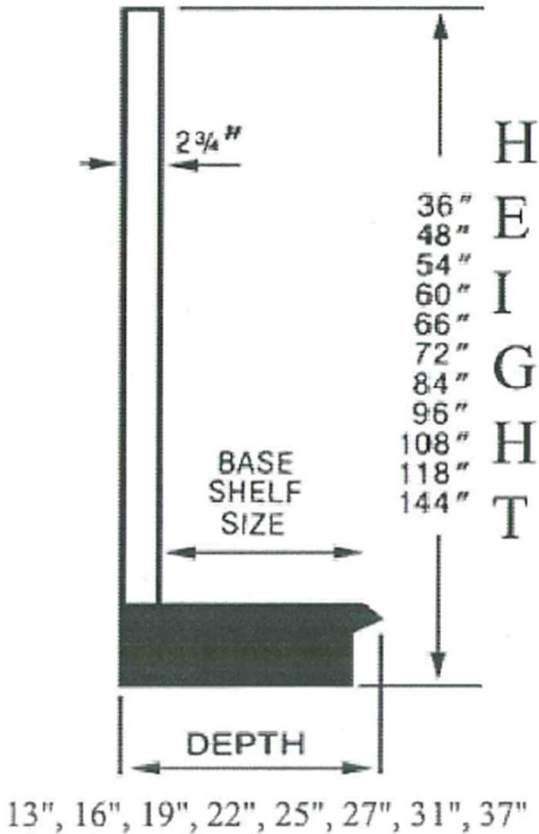

Handy Store Fixtures Wall Unit Shelving Sizes

Wall Unit Base Shelf Sizes

BASE SHELF	OVERALL DEPTH
10"	13"
13"	16"
16"	19"
19"	22"
22"	25"
24"	27"
28"	31"
34"	37"