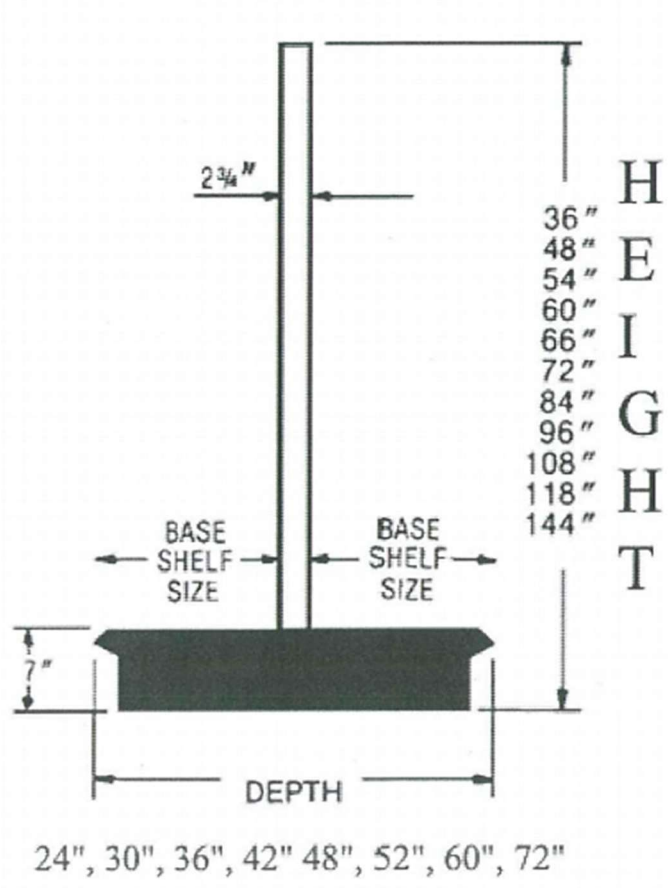

Handy Store Fixtures Gondola Shelving Sizes

Gondola Base Shelf Sizes

BASE SHELF	OVERALL DEPTH
10"/10"	24"
13"/13"	30"
16"/16"	36"
19"/19"	42"
22"/22"	48"
24"/24"	52"
28"/28"	60"
34"/34"	72"