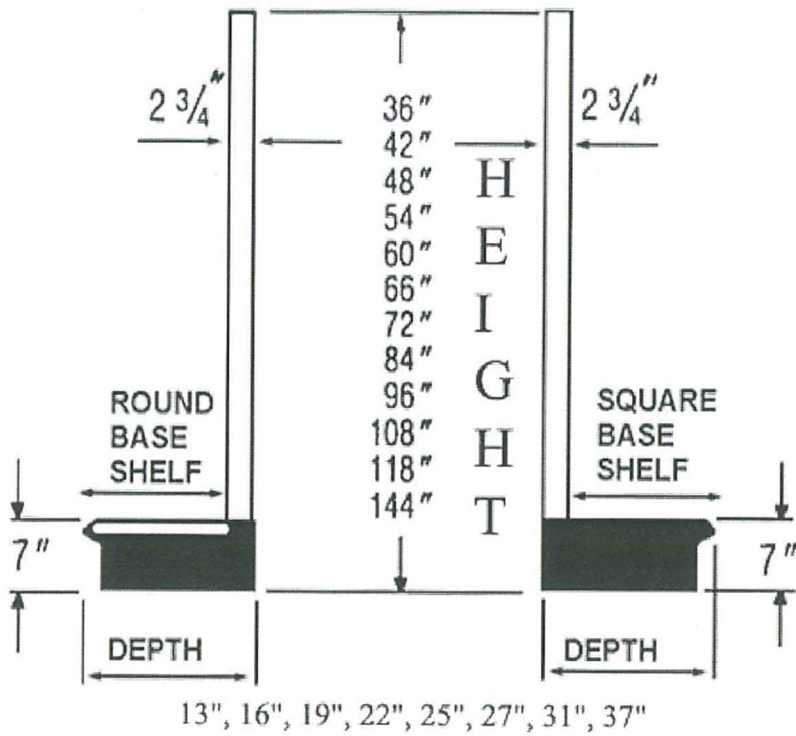

# Handy Store Fixtures End Unit Shelving Sizes

Square End Unit Base Shelf Sizes

BASE SHELF	OVERALL DEPTH
10"	13"
13"	16"
16"	19"
19"	22"
22"	25"
24"	27"
28"	31"
34"	37"

Rounded End Unit Base Shelf Sizes

BASE SHELF	OVERALL DEPTH	ORDERING SIZE
12"	15"	13"
15"	18"	16"
18"	21"	19"
21"	24"	22"
24"	27"	25"
26"	29"	27"
30"	33"	31"
36"	39"	37"